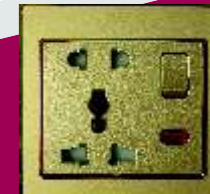

ERB408M
13A 2Gang Multi-Function Socket with Neon

ERB485D
13A and 16A Double Multi-Function Socket with Neon

ERB431
15A 1Gang Switched Socket with Neon

ERB432
TV Socket

ERB452
TEL. Socket

hot

A1 SERIES

A1301
1Gang 1Way Switch